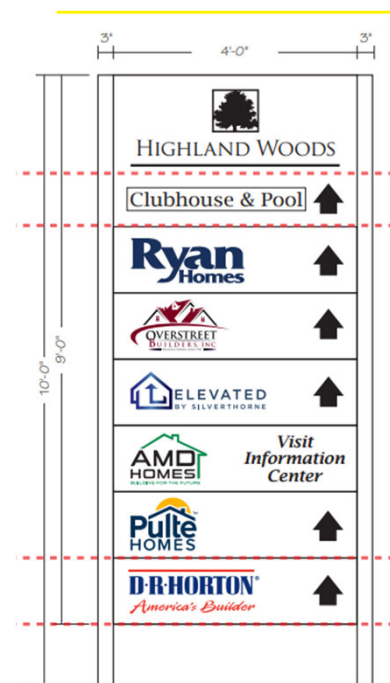

Prairie Ridge North Signage Exhibit

- High traffic area w/builders Sign 10'X20'

- Builder Specific Neighborhood Sign 4'X8'

- Direction Builder Placard Signs 4'X'10'

Neighborhood Page Index

- 1** R, Q, P
*Not illustrated on this map
- 2** T, AA, Z, U, V, Y
- 3** W, X
- 4** H, G, I, J
- 5** A, B, C, D, E, F